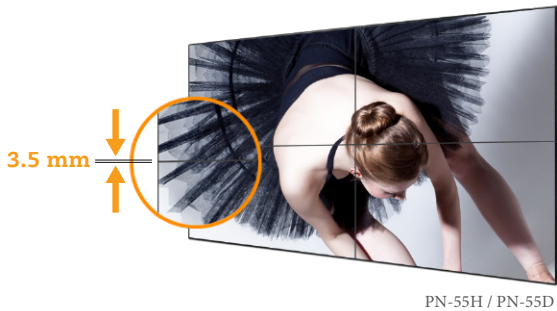

PN-Series LCD Display 46" | 55"

The PN-Series ultra slim bezel displays are designed for professional video wall applications. Given its built-in scheduler, OPS slot and tiling function, these premium displays are easy to setup and maintain. With its up to 700 nits* of brightness and premium-grade panel, visually stunning video walls can be displayed in demanding environments — from large public venues to 24/7 operation control rooms.

Professional Video Walls

46" super narrow bezel 5.7 mm and 55" ultra narrow bezel 3.5 mm professional video wall displays create seamless images for an uninterrupted visual experience. For a complete video wall setup, up to 15x10* tiling is supported via DisplayPort* and DVI interfaces.

Full HD
700 nits

High Visibility and Flexibility

High contrast, wide viewing angles and up to 700 nits* of brightness give you images with superior clarity while the flexible landscape or portrait display orientation suits preferred content layouts and fulfills different applications.

Features

- Full HD 1920 x 1080 resolution
- Anti-Burn-in™ technology prevents image ghosting
- 3.5mm ultra narrow bezel for seamless LCD video walls
- DisplayPort 1.2 Multistream functionality allows for 4K UHD resolution across a 2x2 video wall
- PiP/PbP functions enable multi-source viewing simultaneously*
- Image Enhancer: 3D Comb Filter / Deinterlace / Noise Reduction / Freeze*
- Versatile connectivity: DisplayPort, HDMI, DVI, VGA, Composite, Component
- An integrated scheduler allows content programming based on time and day