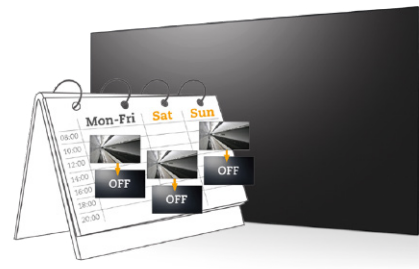

PN-Series LCD Display 46" | 55"

The PN-Series ultra slim bezel displays are designed for professional video wall applications. Given its built-in scheduler, OPS slot and tiling function, these premium displays are easy to setup and maintain. With its up to 700 nits* of brightness and premium-grade panel, visually stunning video walls can be displayed in demanding environments — from large public venues to 24/7 operation control rooms.

Professional Video Walls

46" super narrow bezel 5.7 mm and 55" ultra narrow bezel 3.5 mm professional video wall displays create seamless images for an uninterrupted visual experience. For a complete video wall setup, up to 15x10* tiling is supported via DisplayPort* and DVI interfaces.

Easy Control for Large-Scale Digital Signage

Its built-in scheduler and OPS slot are complemented by IR / RS232 looping and Ethernet control capabilities to easily control, setup and maintain large-scale digital signage video walls installations.

Features

- Full HD 1920 x 1080 resolution
- Anti-Burn-in™ technology prevents image ghosting
- 3.5mm ultra narrow bezel for seamless LCD video walls
- DisplayPort 1.2 Multistream functionality allows for 4K UHD resolution across a 2x2 video wall
- PiP/PbP functions enable multi-source viewing simultaneously*
- Image Enhancer: 3D Comb Filter / Deinterlace / Noise Reduction / Freeze*
- Versatile connectivity: DisplayPort, HDMI, DVI, VGA, Composite, Component
- An integrated scheduler allows content programming based on time and day