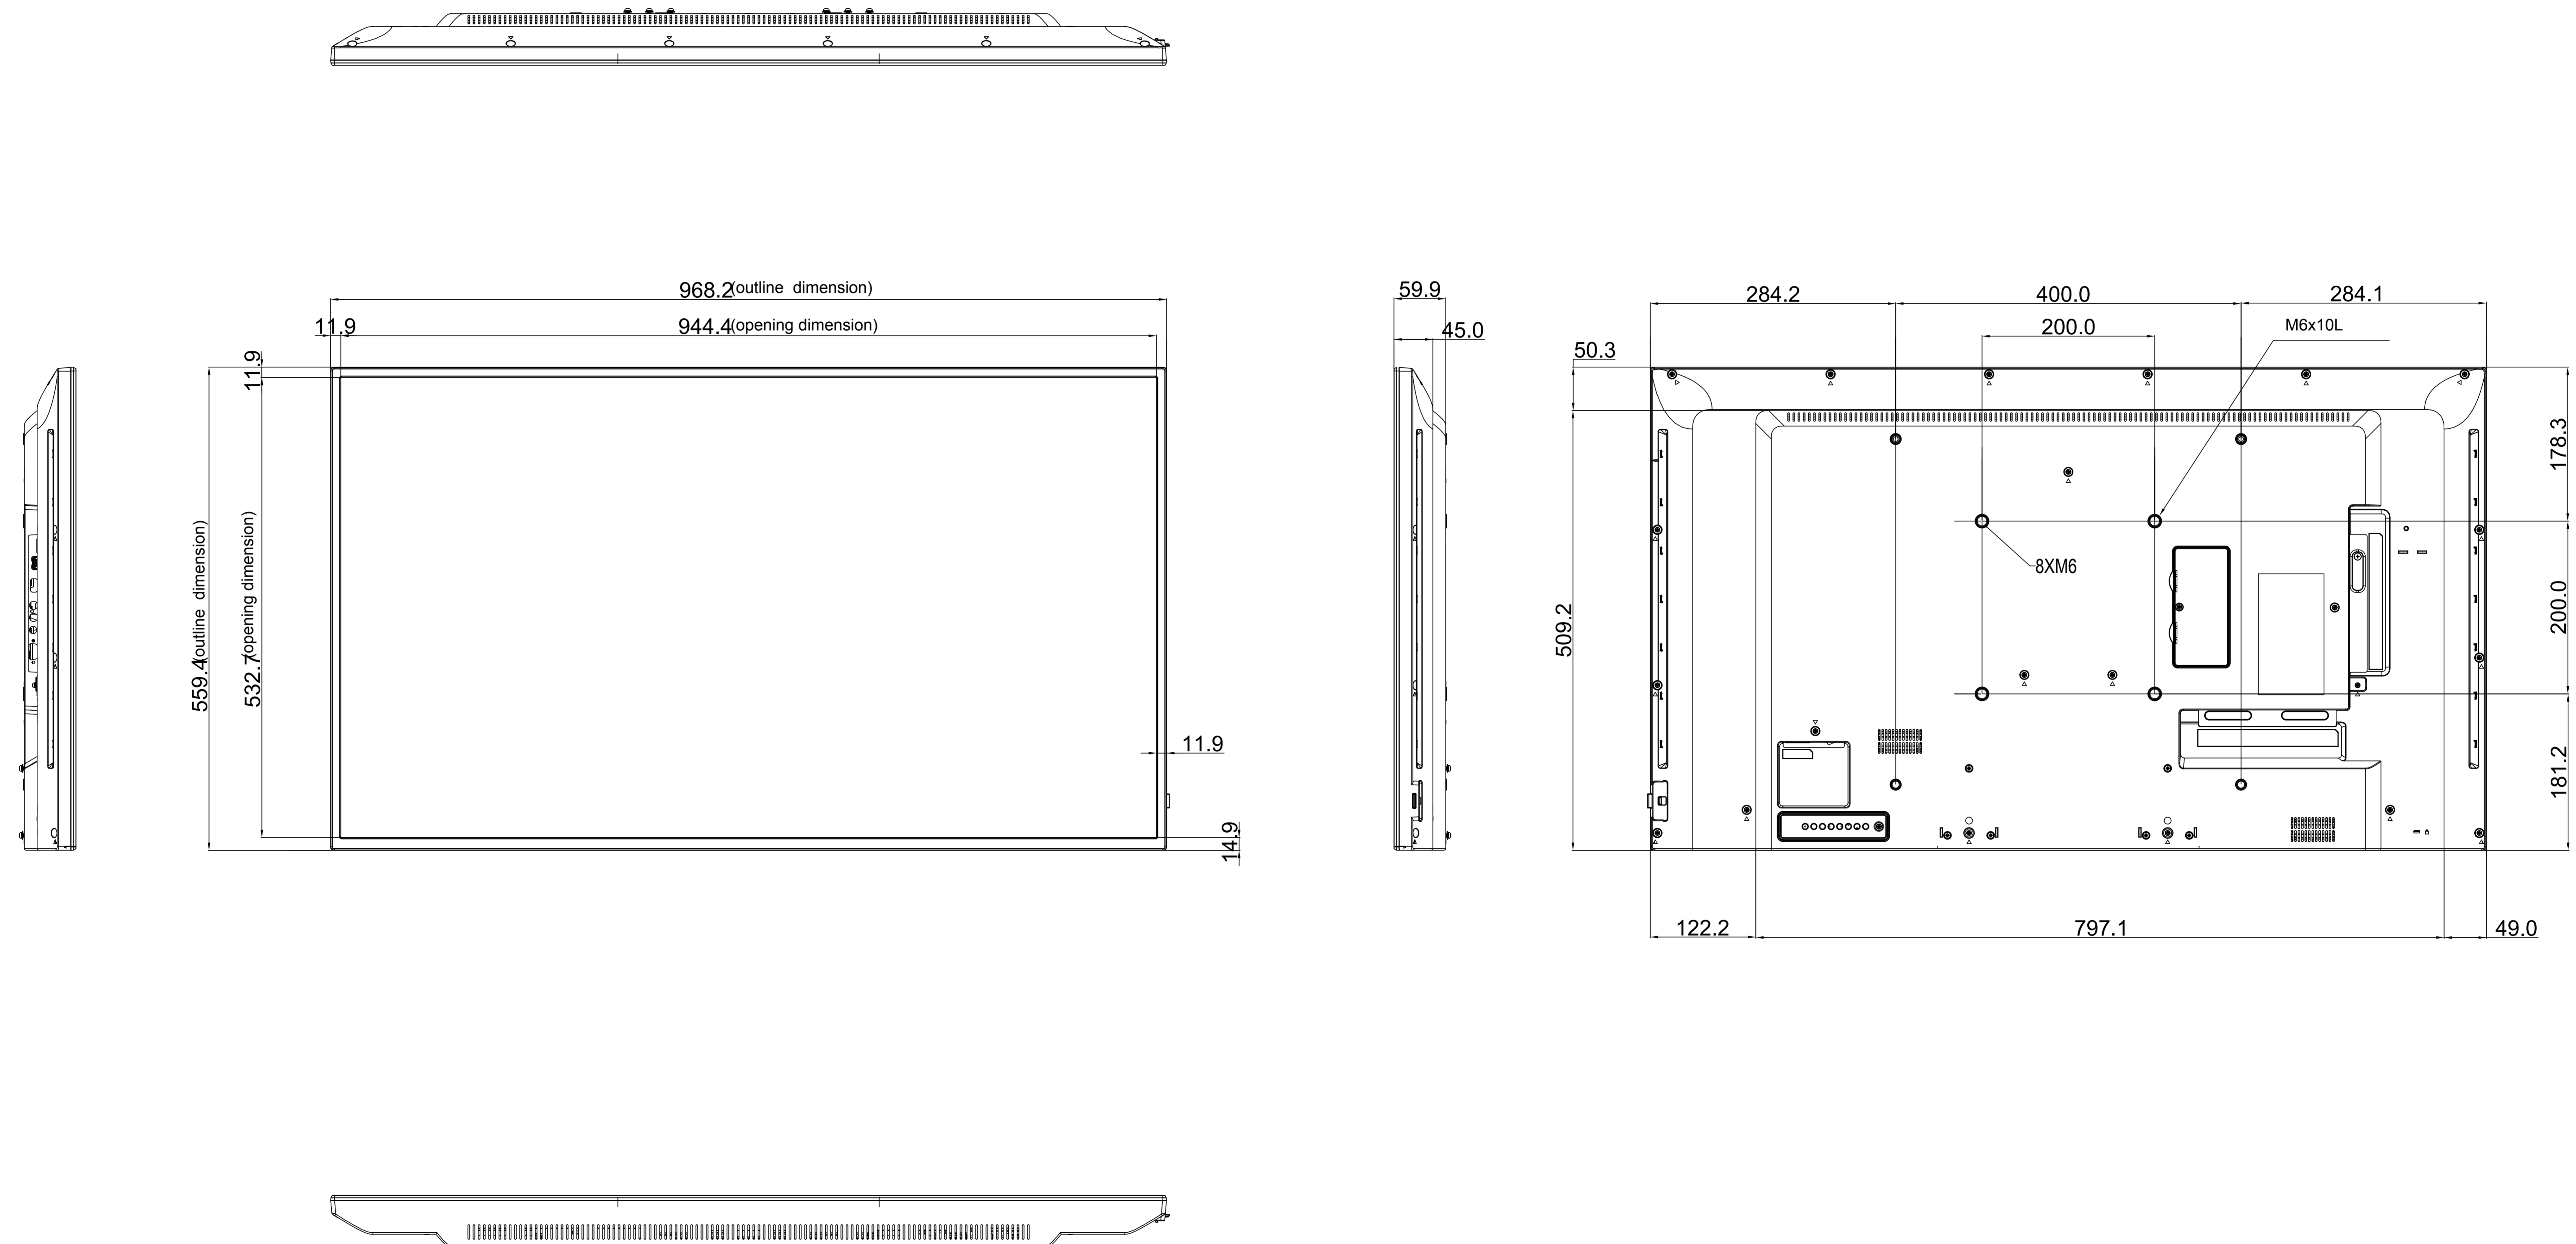

QM-43

Net weight :8.7kg

SPECIFICATIONS SUBJECT TO CHANGE WITHOUT NOTICE.

Model Name:
QM-43A

THIS DRAWING ON THIS PRINT AND INFORMATION BELONG WITH AG Neovo.
ANY REPRODUCTION IN PART OR WHOLE WITHOUT WRITTEN PERMISSION
OF AG Neovo IS PROHIBITED.

P/C: QM4A00
SCALE 1:1 UNITS mm V.1.02