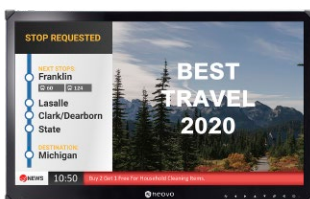

TBX-Series LCD Monitor 22"

The Onboard Display Choice for Passenger Information Systems

The onboard displays for passenger information systems are specifically designed for delivering real-time route information, traffic messages, advertisements, emergency information, travel guides, and video surveillance live feeds for in-vehicle signage and security solutions on moving vehicles such as buses and coaches. The TBX-Series passenger information displays have E-Mark (E-13) certification and offer several improvements to current in-vehicle passenger information systems. Wide range power supply protects displays from damage in case of voltage fluctuation. Metal casing and NeoV™ Optical Hard Glass screen bolster anti-vandal capabilities. Thanks to NeoTransPro™ Installation Suite, users can easily install and control multiple displays without additional in-vehicle certified devices. TBX-Series displays are designed to provide a passenger information display solution with quality and efficiency for in-vehicle signage and security systems.

Vandal-Proof Onboard Displays

The TBX-Series passenger information displays are certified with E-13, offering a reliable and safe digital signage solution for vehicles. Metal casing and IK07 rated NeoV™ Optical Hard Glass with high impact resistance protect displays from vandalism and damage. Industrial-grade wide-range power supply unit, for 8-36 V, provides the TBX-Series protection against power fluctuation and ensures usability as well as safe operation on moving vehicles.