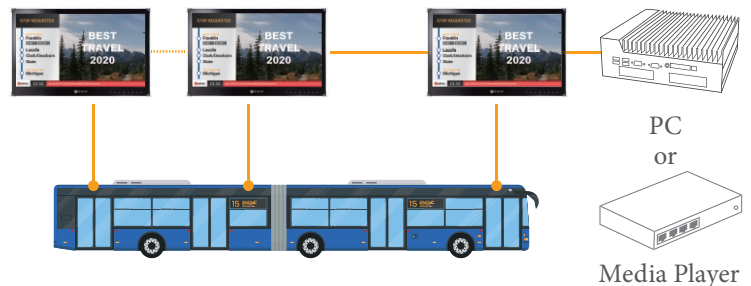

TBX-Series LCD Monitor 22"

The Onboard Display Choice for Passenger Information Systems

The onboard displays for passenger information systems are specifically designed for delivering real-time route information, traffic messages, advertisements, emergency information, travel guides, and video surveillance live feeds for in-vehicle signage and security solutions on moving vehicles such as buses and coaches. The TBX-Series passenger information displays have E-Mark (E-13) certification and offer several improvements to current in-vehicle passenger information systems. Wide range power supply protects displays from damage in case of voltage fluctuation. Metal casing and NeoV™ Optical Hard Glass screen bolster anti-vandal capabilities. Thanks to NeoTransPro™ Installation Suite, users can easily install and control multiple displays without additional in-vehicle certified devices. TBX-Series displays are designed to provide a passenger information display solution with quality and efficiency for in-vehicle signage and security systems.

Vandal-Proof Onboard Displays

The TBX-Series passenger information displays are certified with E-13, offering a reliable and safe digital signage solution for vehicles. Metal casing and IK07 rated NeoV™ Optical Hard Glass with high impact resistance protect displays from vandalism and damage. Industrial-grade wide-range power supply unit, for 8-36 V, provides the TBX-Series protection against power fluctuation and ensures usability as well as safe operation on moving vehicles.

Light Environment

Dark Environment

Easily Readable While Moving

The TBX-Series passenger information displays with adaptive visibility are able to detect the ambient light levels and adjusts the display brightness, ensures readability and optimized energy efficiency. This enables the displays to remain easily viewable on sunny days or in the environment with lower light conditions. Passengers can comfortably and clearly view content while traveling onboard.