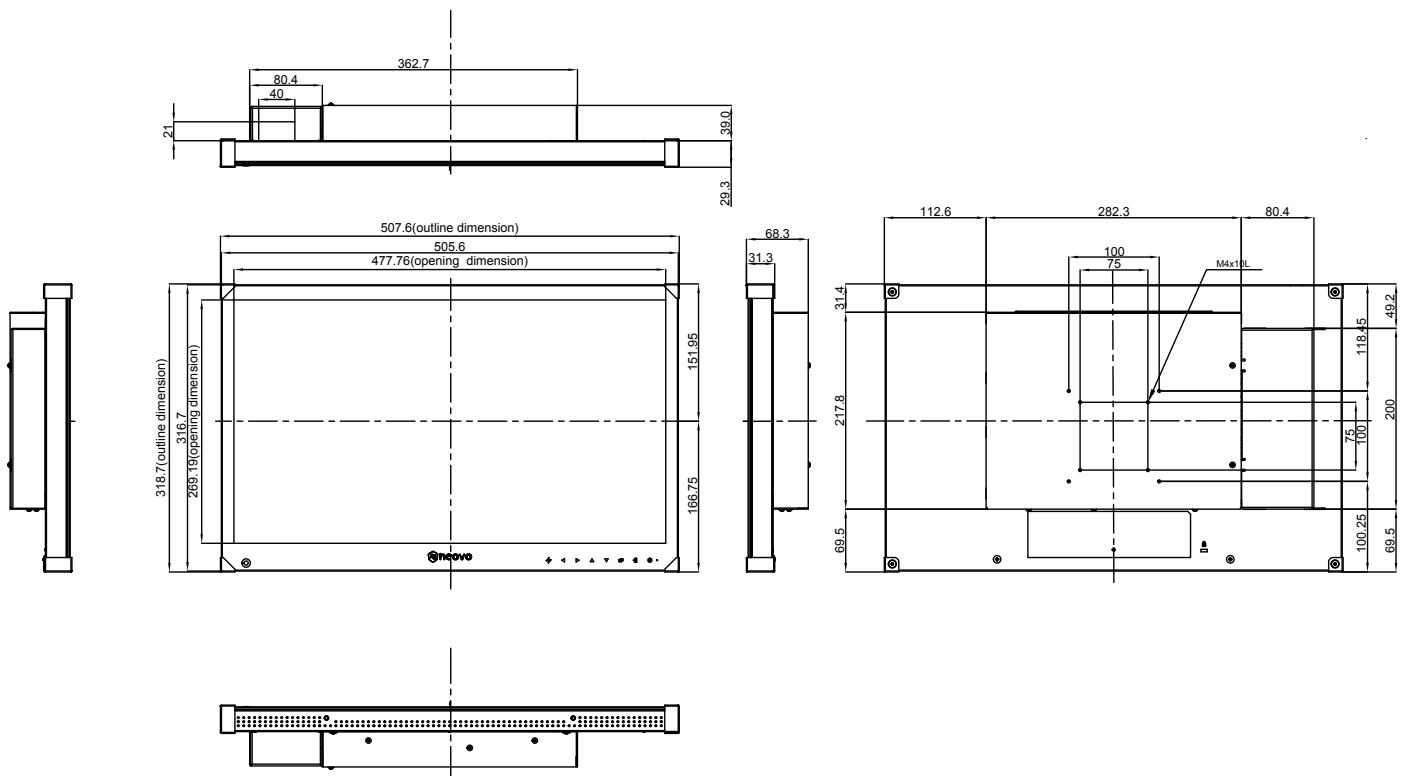

Dimensions (Unit: mm)

Specifications

TBX-2201

Panel

Panel Type	LED-Backlit TFT LCD (VA Technology)
Panel Size	21.5"
Max. Resolution	FHD 1920 x 1080
Pixel Pitch	0.248 mm
Brightness	250 cd/m ²
Contrast Ratio	20,000,000:1 (DGR)
Viewing Angle (H/V)	178°/178°
Display Colour	16.7M
Response Time	5ms
Surface Treatment	High resolution adaptable AG, 3H hard coating, Haze 25%

Mounting

VESA FPMPMI	Yes (100 x 100 mm & 75 x 75 mm)
-------------	---------------------------------

Security

Kensington Security Slot	Yes
--------------------------	-----

Dimensions

Product w/o Base (W x H x D)	507.6 x 318.7 x 68.3 mm (20.0" x 12.6" x 2.7")
Packaging (W x H x D)	613.0 x 488.0 x 213.0 mm (24.1" x 19.2" x 8.4")