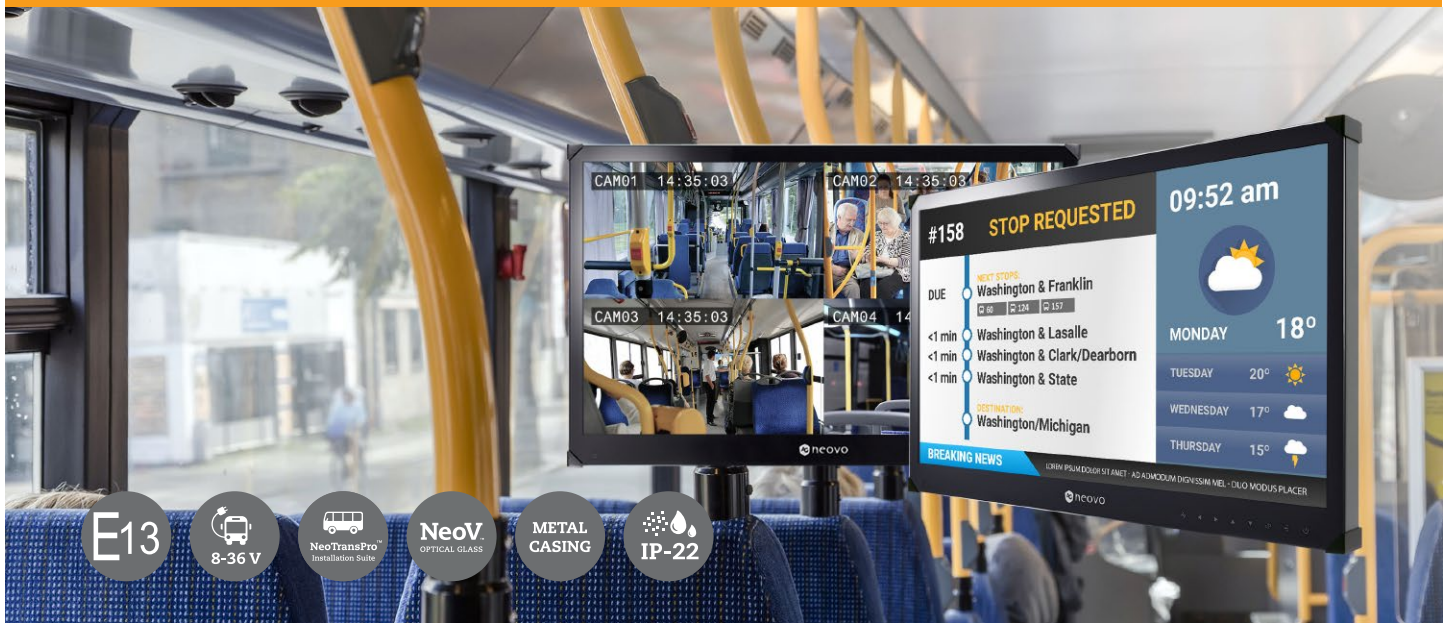

TBX-Series LCD Monitor 22"

The Onboard Display Choice for Passenger Information Systems

The onboard displays for passenger information systems are specifically designed for delivering real-time route information, traffic messages, advertisements, emergency information, travel guides, and video surveillance live feeds for in-vehicle signage and security solutions on moving vehicles such as buses and coaches. The TBX-Series passenger information displays have E-Mark (E-13) certification and offer several improvements to current in-vehicle passenger information systems. Wide range power supply protects displays from damage in case of voltage fluctuation. Metal casing and NeoV™ Optical Hard Glass screen bolster anti-vandal capabilities. Thanks to NeoTransPro™ Installation Suite, users can easily install and control multiple displays without additional in-vehicle certified devices. TBX-Series displays are designed to provide a passenger information display solution with quality and efficiency for in-vehicle signage and security systems.

Vandal-Proof Onboard Displays

The TBX-Series passenger information displays are certified with E-13, offering a reliable and safe digital signage solution for vehicles. Metal casing and IK07 rated NeoV™ Optical Hard Glass with high impact resistance protect displays from vandalism and damage. Industrial-grade wide-range power supply unit, for 8-36 V, provides the TBX-Series protection against power fluctuation and ensures usability as well as safe operation on moving vehicles.

Light Environment

Dark Environment

Easily Readable While Moving

The TBX-Series passenger information displays with adaptive visibility are able to detect the ambient light levels and adjusts the display brightness, ensures readability and optimized energy efficiency. This enables the displays to remain easily viewable on sunny days or in the environment with lower light conditions. Passengers can comfortably and clearly view content while traveling onboard.