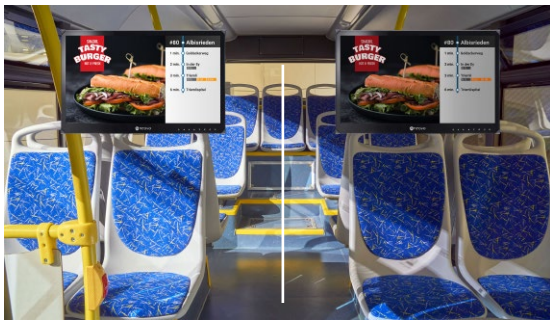

TBX-Series LCD Monitor 22"

The Onboard Display Choice for Passenger Information Systems

The onboard displays for passenger information systems are specifically designed for delivering real-time route information, traffic messages, advertisements, emergency information, travel guides, and video surveillance live feeds for in-vehicle signage and security solutions on moving vehicles such as buses and coaches. The TBX-Series passenger information displays have E-Mark (E-13) certification and offer several improvements to current in-vehicle passenger information systems. Wide range power supply protects displays from damage in case of voltage fluctuation. Metal casing and NeoV™ Optical Hard Glass screen bolster anti-vandal capabilities. Thanks to NeoTransPro™ Installation Suite, users can easily install and control multiple displays without additional in-vehicle certified devices. TBX-Series displays are designed to provide a passenger information display solution with quality and efficiency for in-vehicle signage and security systems.

Vandal-Proof Onboard Displays

The TBX-Series passenger information displays are certified with E-13, offering a reliable and safe digital signage solution for vehicles. Metal casing and IK07 rated NeoV™ Optical Hard Glass with high impact resistance protect displays from vandalism and damage. Industrial-grade wide-range power supply unit, for 8-36 V, provides the TBX-Series protection against power fluctuation and ensures usability as well as safe operation on moving vehicles.

Light Environment

Dark Environment

Easily Readable While Moving

The TBX-Series passenger information displays with adaptive visibility are able to detect the ambient light levels and adjusts the display brightness, ensures readability and optimized energy efficiency. This enables the displays to remain easily viewable on sunny days or in the environment with lower light conditions. Passengers can comfortably and clearly view content while traveling onboard.