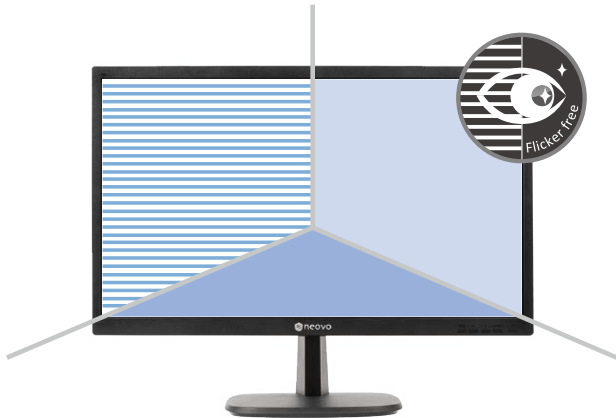

LA-Series LCD Monitor 22" | 24" | 27"

Essential Displays for Both Workplace and Home

Eye comfort characterises the LA-Series, an array of displays crafted to accommodate daily usage. Multiple connectivity options—DisplayPort, HDMI, and VGA—and hence diverse multimedia applications are complemented by the flexibility of settling for a 4:3 or 16:9 aspect ratio. Also featuring a wide viewing angle, an outstanding contrast ratio, and exceptional colour performance, they promise to deliver a pleasantly rewarding visual experience either at work or at home.

Flexible Connectivity and Multimedia Options

Connectivity versatility brings immense flexibility. Given its HDMI, DisplayPort, and VGA input options, you can easily connect an LA-Series display to your current or older peripherals, like PCs, laptops, or media players at the workplace or home.

Audiovisual Multimedia Enjoyment

A 20,000,000:1 contrast ratio, precise colour temperature and preset picture mode settings for reading texts, browsing webpages, or watching videos make the LA-Series a competent multimedia platform. Whether watching videos or listening to music, you can either count on its built-in speakers or plug in your earphones.

Features

- Full HD 1920 x 1080 resolution
- Crisp 20,000,000:1 dynamic contrast ratio
- DisplayPort and HDMI inputs for Full HD connectivity with a variety of devices
- Blue-light filter and Flicker-free display technology reduces eye discomfort
- Selectable aspect ratio
- Built-in speakers and audio mini-jack in/out connection
- VESA mount compatibility for flexible installation