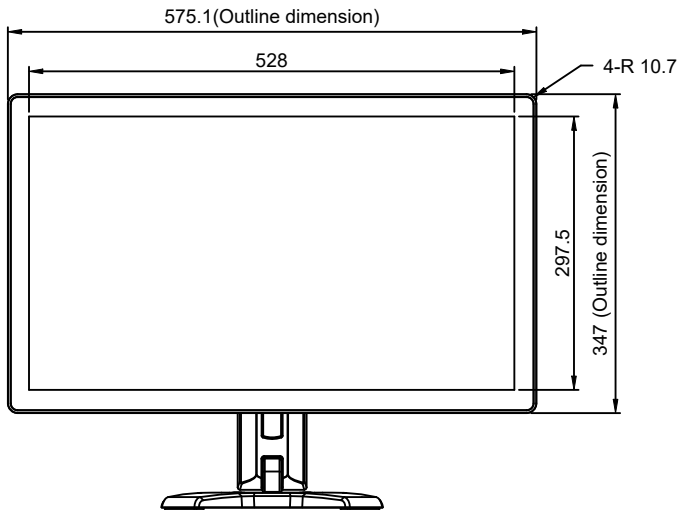

TX-2401 / TX-2401 White  
 Net weight : 7.8 kg

SPECIFICATIONS SUBJECT TO CHANGE WITHOUT NOTICE.

|   |   |  |
|---|---|--|
| <br><a href="http://www.agneovo.com">www.agneovo.com</a>                           | Model Name:   |  |
|   | TX-2401 / TX-2401 White   |  |
| <small>THIS DRAWING ON THIS PRINT AND INFORMATION BELONG WITH AG Neovo. ANY REPRODUCTION IN PART OR WHOLE WITHOUT WRITTEN PERMISSION OF AG Neovo IS PROHIBITED.</small> |  | P/C: TX2410<br>SCALE: 1:1 UNITS: mm V.1.01 |