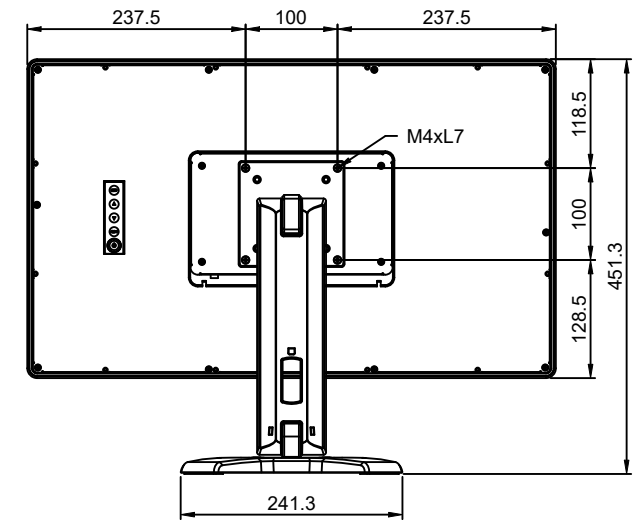

TX-2401 / TX-2401 White  
 Net weight : 7.8 kg

SPECIFICATIONS SUBJECT TO CHANGE WITHOUT NOTICE.

|   |   |  |
|---|---|--|
| <br><a href="http://www.agneovo.com">www.agneovo.com</a>                           | Model Name:   |  |
|   | TX-2401 / TX-2401 White   |  |
| <small>THIS DRAWING ON THIS PRINT AND INFORMATION BELONG WITH AG Neovo. ANY REPRODUCTION IN PART OR WHOLE WITHOUT WRITTEN PERMISSION OF AG Neovo IS PROHIBITED.</small> |  | P/C: TX2410<br>SCALE: 1:1 UNITS: mm V.1.01 |