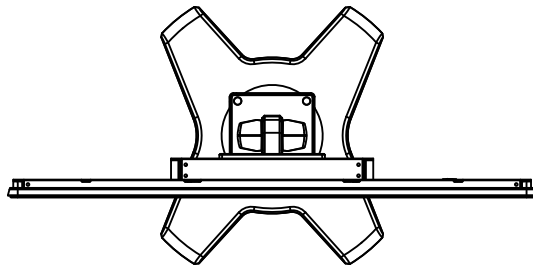

TX-2401 / TX-2401 White  
 Net weight : 7.8 kg

SPECIFICATIONS SUBJECT TO CHANGE WITHOUT NOTICE.

|   |   |  |
|---|---|--|
| <br><a href="http://www.agneovo.com">www.agneovo.com</a>                           | Model Name:   |  |
|   | TX-2401 / TX-2401 White   |  |
| <small>THIS DRAWING ON THIS PRINT AND INFORMATION BELONG WITH AG Neovo. ANY REPRODUCTION IN PART OR WHOLE WITHOUT WRITTEN PERMISSION OF AG Neovo IS PROHIBITED.</small> |  | P/C: TX2410<br>SCALE: 1:1 UNITS: mm V.1.01 |