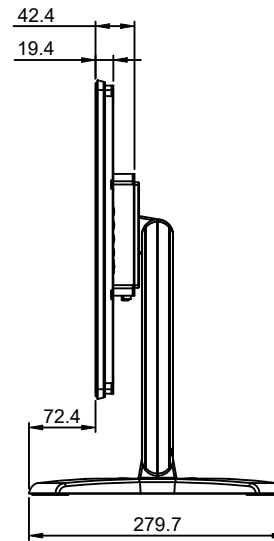

TX-2401 / TX-2401 White  
 Net weight : 7.8 kg

SPECIFICATIONS SUBJECT TO CHANGE WITHOUT NOTICE.

|   |   |  |
|---|---|--|
| <br><a href="http://www.agneovo.com">www.agneovo.com</a>                           | Model Name:   |  |
|   | TX-2401 / TX-2401 White   |  |
| <small>THIS DRAWING ON THIS PRINT AND INFORMATION BELONG WITH AG Neovo. ANY REPRODUCTION IN PART OR WHOLE WITHOUT WRITTEN PERMISSION OF AG Neovo IS PROHIBITED.</small> |  | P/C: TX2410<br>SCALE: 1:1 UNITS: mm V.1.01 |