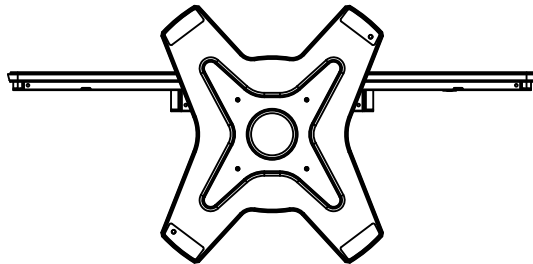

TX-2401 / TX-2401 White  
 Net weight : 7.8 kg

SPECIFICATIONS SUBJECT TO CHANGE WITHOUT NOTICE.

|   |   |  |
|---|---|--|
| <br><a href="http://www.agneovo.com">www.agneovo.com</a>                           | Model Name:   |  |
|   | TX-2401 / TX-2401 White   |  |
| <small>THIS DRAWING ON THIS PRINT AND INFORMATION BELONG WITH AG Neovo. ANY REPRODUCTION IN PART OR WHOLE WITHOUT WRITTEN PERMISSION OF AG Neovo IS PROHIBITED.</small> |  | P/C: TX2410<br>SCALE: 1:1 UNITS: mm V.1.01 |