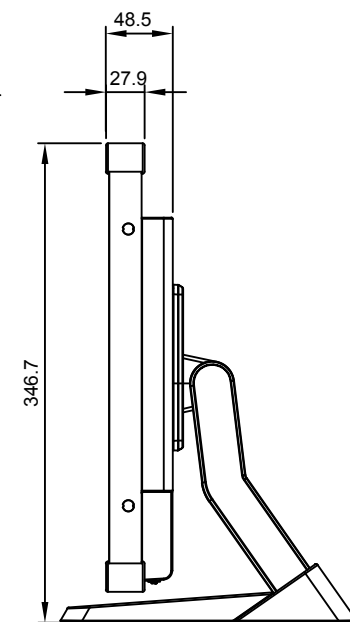

TX-2202/TX-2202 White
 Net Weight: 6.1 kg (with stand)
 4.8 kg (w/o stand)

SPECIFICATIONS SUBJECT TO CHANGE WITHOUT NOTICE.

 www.agneovo.com	Model Name:	TX-2202/TX-2202 White
	P/C:	TX2220
<small>THIS DRAWING ON THIS PRINT AND INFORMATION BELONG WITH AG Neovo. ANY REPRODUCTION IN PART OR WHOLE WITHOUT WRITTEN PERMISSION OF AG Neovo IS PROHIBITED.</small>		<small>THIRD ANGLE PROJECTION</small>
SCALE		1:1 UNITS mm V1.00