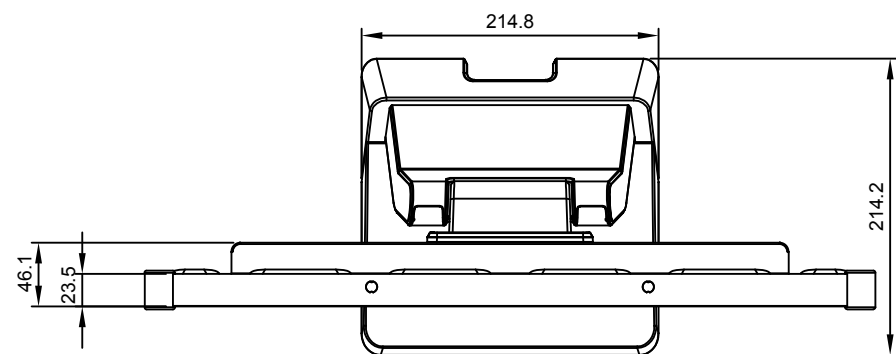

TX-2202/TX-2202 White
 Net Weight: 6.1 kg (with stand)
 4.8 kg (w/o stand)

SPECIFICATIONS SUBJECT TO CHANGE WITHOUT NOTICE.

 www.agneovo.com	Model Name:	TX-2202/TX-2202 White
	P/C:	TX2220
<small>THIS DRAWING ON THIS PRINT AND INFORMATION BELONG WITH AG Neovo. ANY REPRODUCTION IN PART OR WHOLE WITHOUT WRITTEN PERMISSION OF AG Neovo IS PROHIBITED.</small>		<small>THIRD ANGLE PROJECTION</small>
SCALE		1:1 UNITS mm V1.00