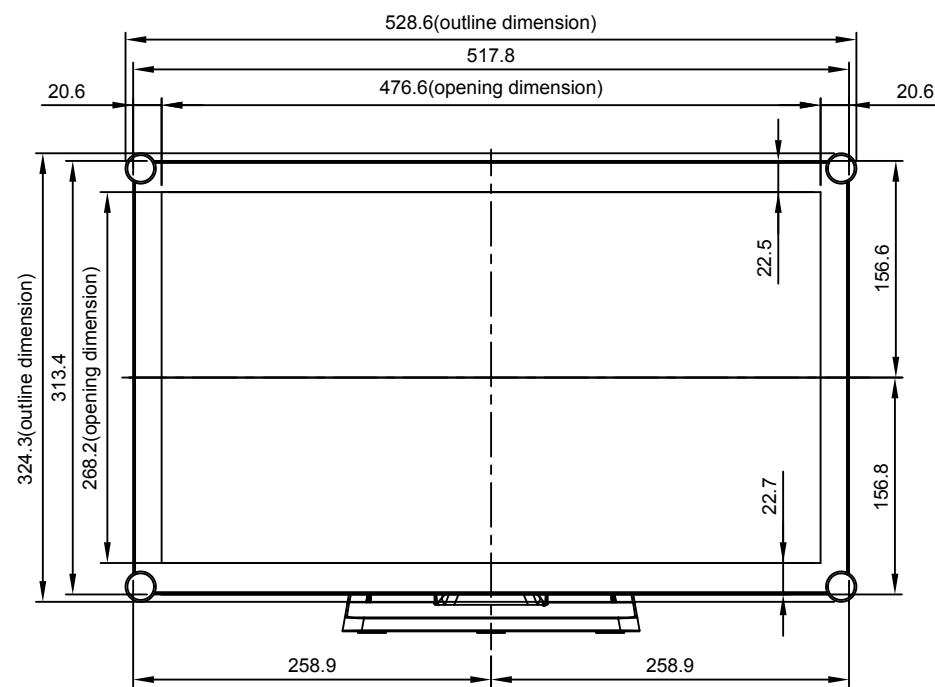

TX-2202/TX-2202 White
 Net Weight: 6.1 kg (with stand)
 4.8 kg (w/o stand)

SPECIFICATIONS SUBJECT TO CHANGE WITHOUT NOTICE.

 www.agneovo.com	Model Name:	TX-2202/TX-2202 White
	P/C:	TX2220
<small>THIS DRAWING ON THIS PRINT AND INFORMATION BELONG WITH AG Neovo. ANY REPRODUCTION IN PART OR WHOLE WITHOUT WRITTEN PERMISSION OF AG Neovo IS PROHIBITED.</small>		<small>THIRD ANGLE PROJECTION</small>
SCALE		1:1 UNITS mm V1.00