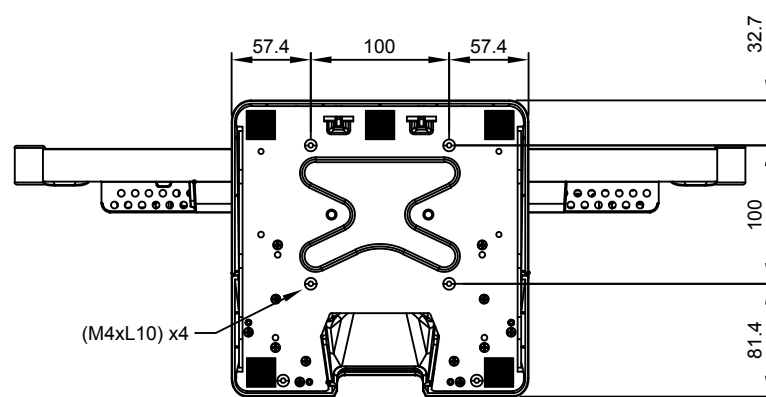

TX-2202/TX-2202 White
 Net Weight: 6.1 kg (with stand)
 4.8 kg (w/o stand)

SPECIFICATIONS SUBJECT TO CHANGE WITHOUT NOTICE.

 www.agneovo.com	Model Name:	TX-2202/TX-2202 White
	P/C:	TX2220
<small>THIS DRAWING ON THIS PRINT AND INFORMATION BELONG WITH AG Neovo. ANY REPRODUCTION IN PART OR WHOLE WITHOUT WRITTEN PERMISSION OF AG Neovo IS PROHIBITED.</small>		<small>THIRD ANGLE PROJECTION</small>
SCALE		1:1 UNITS mm V1.00