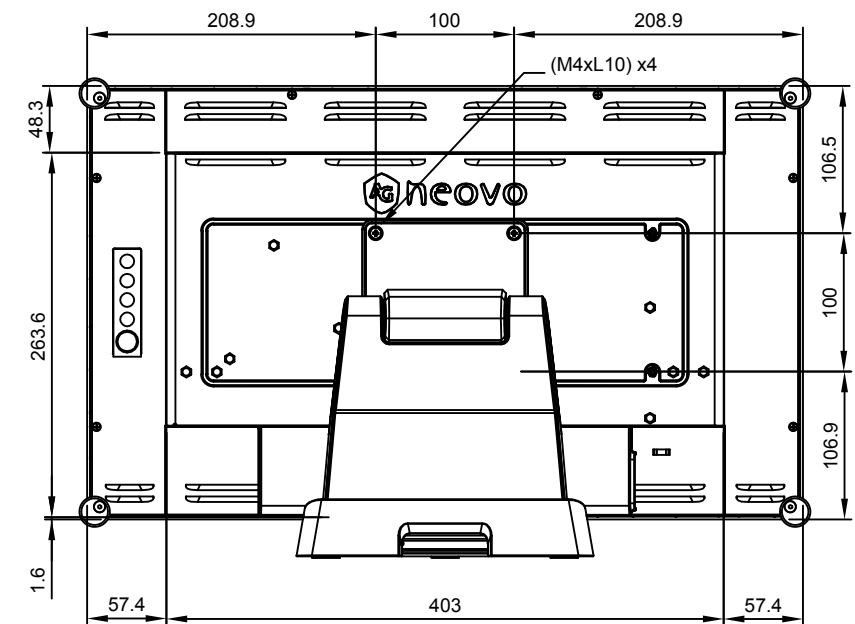

TX-2202/TX-2202 White
 Net Weight: 6.1 kg (with stand)
 4.8 kg (w/o stand)

SPECIFICATIONS SUBJECT TO CHANGE WITHOUT NOTICE.

 www.agneovo.com	Model Name:	TX-2202/TX-2202 White
	P/C:	TX2220
<small>THIS DRAWING ON THIS PRINT AND INFORMATION BELONG WITH AG Neovo. ANY REPRODUCTION IN PART OR WHOLE WITHOUT WRITTEN PERMISSION OF AG Neovo IS PROHIBITED.</small>		<small>THIRD ANGLE PROJECTION</small>
SCALE		1:1 UNITS mm V1.00