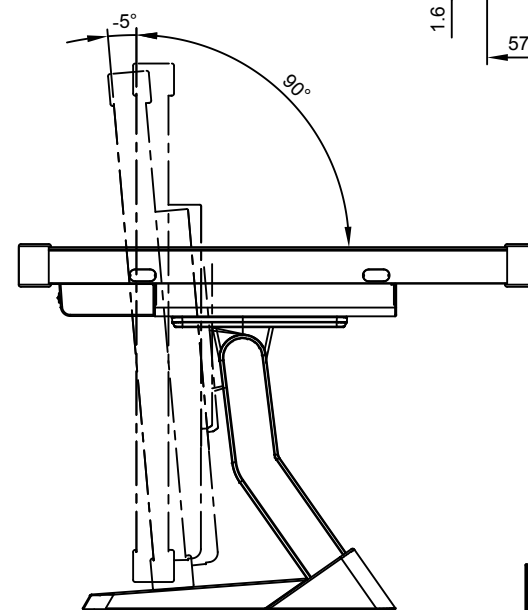

TX-2202/TX-2202 White
 Net Weight: 6.1 kg (with stand)
 4.8 kg (w/o stand)

SPECIFICATIONS SUBJECT TO CHANGE WITHOUT NOTICE.

 www.agneovo.com	Model Name:	TX-2202/TX-2202 White
	P/C:	TX2220
<small>THIS DRAWING ON THIS PRINT AND INFORMATION BELONG WITH AG Neovo. ANY REPRODUCTION IN PART OR WHOLE WITHOUT WRITTEN PERMISSION OF AG Neovo IS PROHIBITED.</small>		<small>THIRD ANGLE PROJECTION</small>
SCALE		1:1 UNITS mm V1.00