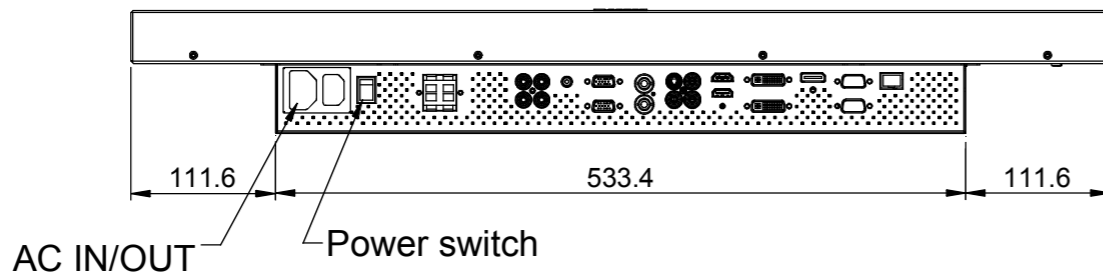

RX-32

Net Weight : 15.2kg (w/o stand)

SPECIFICATIONS SUBJECT TO CHANGE WITHOUT NOTICE.

 www.agneovo.com	Model Name:
	RX-32
<small>THIS DRAWING ON THIS PRINT AND INFORMATION BELONG WITH AG Neovo. ANY REPRODUCTION IN PART OR WHOLE WITHOUT WRITTEN PERMISSION OF AG Neovo IS PROHIBITED.</small>	<small>THIRD ANGLE PROJECTION</small>
SCALE	1:1 UNITS MM V.01