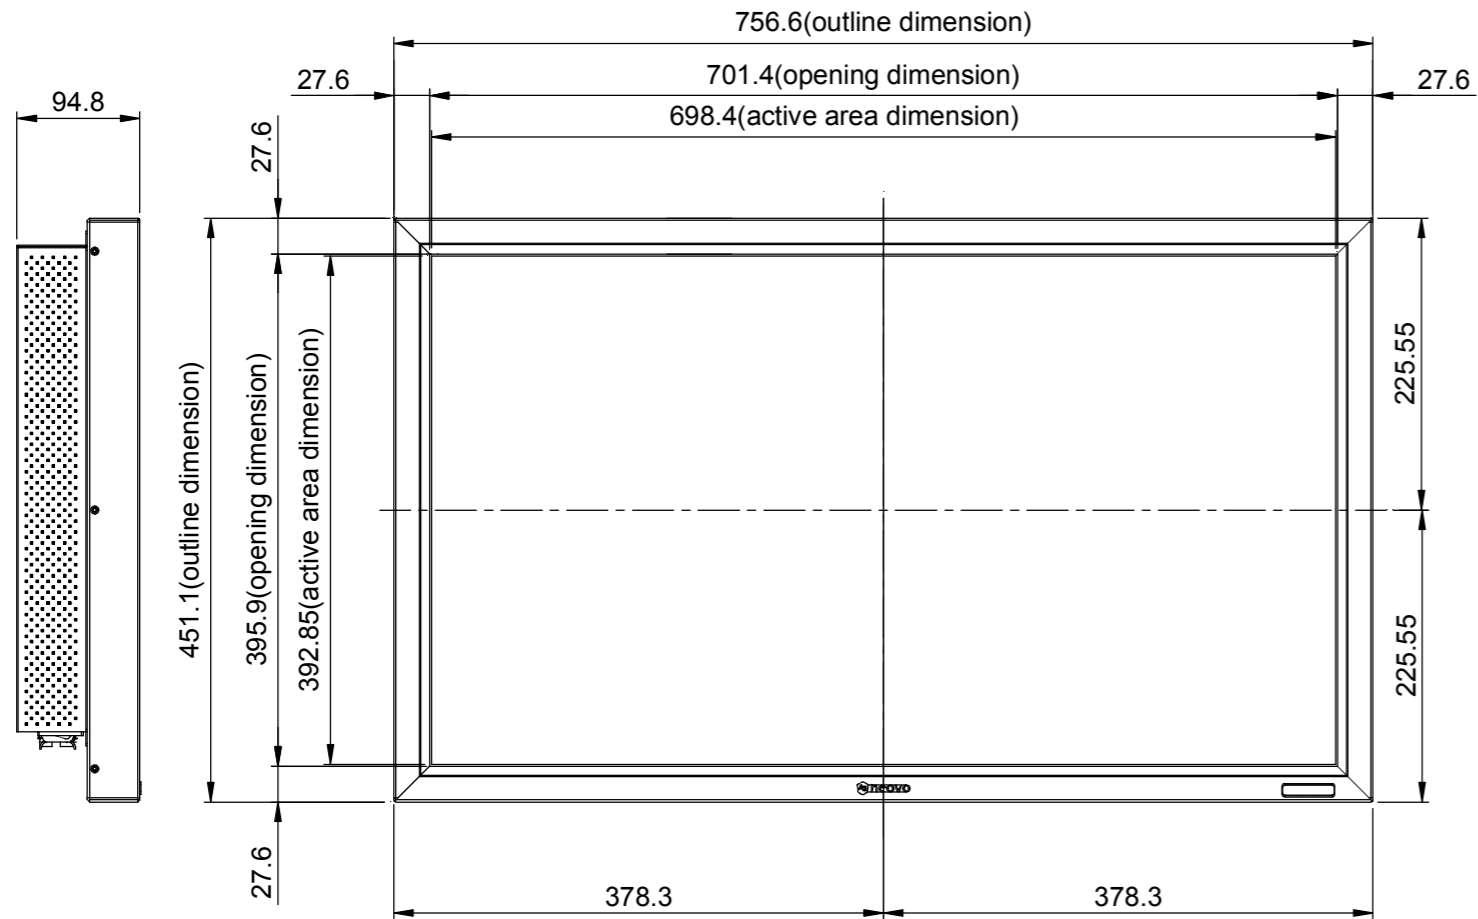

RX-32

Net Weight : 15.2kg (w/o stand)

SPECIFICATIONS SUBJECT TO CHANGE WITHOUT NOTICE.

 www.agneovo.com	Model Name:
	RX-32
<small>THIS DRAWING ON THIS PRINT AND INFORMATION BELONG WITH AG Neovo. ANY REPRODUCTION IN PART OR WHOLE WITHOUT WRITTEN PERMISSION OF AG Neovo IS PROHIBITED.</small>	<small>THIRD ANGLE PROJECTION</small>
SCALE	1:1 UNITS MM V.01