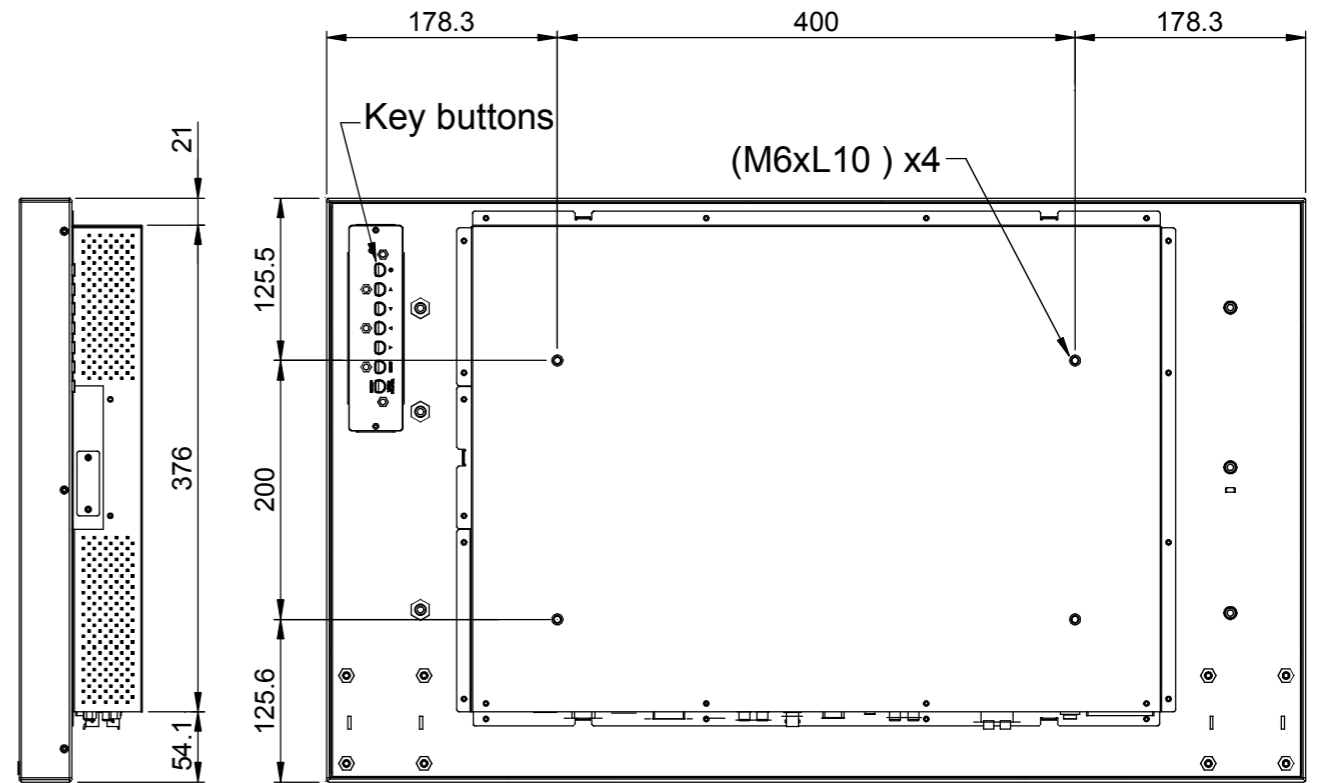

RX-32

Net Weight : 15.2kg (w/o stand)

SPECIFICATIONS SUBJECT TO CHANGE WITHOUT NOTICE.

 www.agneovo.com	Model Name:
	RX-32
<small>THIS DRAWING ON THIS PRINT AND INFORMATION BELONG WITH AG Neovo. ANY REPRODUCTION IN PART OR WHOLE WITHOUT WRITTEN PERMISSION OF AG Neovo IS PROHIBITED.</small>	<small>THIRD ANGLE PROJECTION</small>
SCALE	1:1 UNITS MM V.01