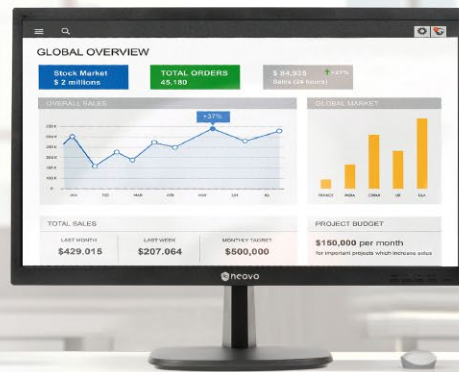

LA-Series LCD Monitor 22" | 24" | 27"

Essential Displays for Both Workplace and Home

Eye comfort characterises the LA-Series, an array of displays crafted to accommodate daily usage. Multiple connectivity options—DisplayPort, HDMI, and VGA—and hence diverse multimedia applications are complemented by the flexibility of settling for a 4:3 or 16:9 aspect ratio. Also featuring a wide viewing angle, an outstanding contrast ratio, and exceptional colour performance, they promise to deliver a pleasantly rewarding visual experience either at work or at home.

Audiovisual Multimedia Enjoyment

A 20,000,000:1 contrast ratio, precise colour temperature and preset picture mode settings for reading texts, browsing webpages, or watching videos make the LA-Series a competent multimedia platform. Whether watching videos or listening to music, you can either count on its built-in speakers or plug in your earphones.

Features

- Full HD 1920 x 1080 resolution
- Crisp 20,000,000:1 dynamic contrast ratio
- DisplayPort and HDMI inputs for Full HD connectivity with a variety of devices
- Blue-light filter and Flicker-free display technology reduces eye discomfort
- Selectable aspect ratio
- Built-in speakers and audio mini-jack in/out connection
- VESA mount compatibility for flexible installation