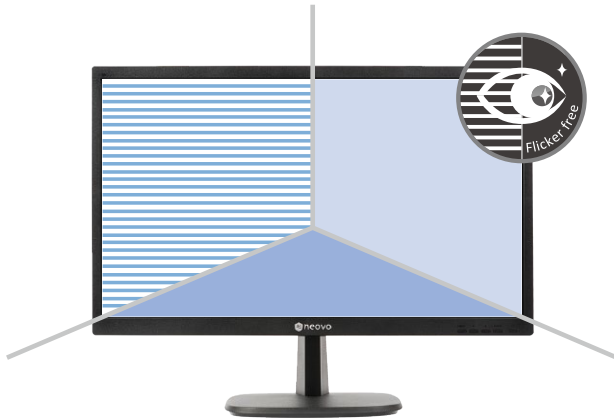

LA-Series LCD Monitor 22" | 24" | 27"

Essential Displays for Both Workplace and Home

Eye comfort characterises the LA-Series, an array of displays crafted to accommodate daily usage. Multiple connectivity options—DisplayPort, HDMI, and VGA—and hence diverse multimedia applications are complemented by the flexibility of settling for a 4:3 or 16:9 aspect ratio. Also featuring a wide viewing angle, an outstanding contrast ratio, and exceptional colour performance, they promise to deliver a pleasantly rewarding visual experience either at work or at home.

Flexible Connectivity and Multimedia Options

Connectivity versatility brings immense flexibility. Given its HDMI, DisplayPort, and VGA input options, you can easily connect an LA-Series display to your current or older peripherals, like PCs, laptops, or media players at the workplace or home.

Audiovisual Multimedia Enjoyment

A 20,000,000:1 contrast ratio, precise colour temperature and preset picture mode settings for reading texts, browsing webpages, or watching videos make the LA-Series a competent multimedia platform. Whether watching videos or listening to music, you can either count on its built-in speakers or plug in your earphones.

Features

- Full HD 1920 x 1080 resolution
- Crisp 20,000,000:1 dynamic contrast ratio
- DisplayPort and HDMI inputs for Full HD connectivity with a variety of devices
- Blue-light filter and Flicker-free display technology reduces eye discomfort
- Selectable aspect ratio
- Built-in speakers and audio mini-jack in/out connection
- VESA mount compatibility for flexible installation