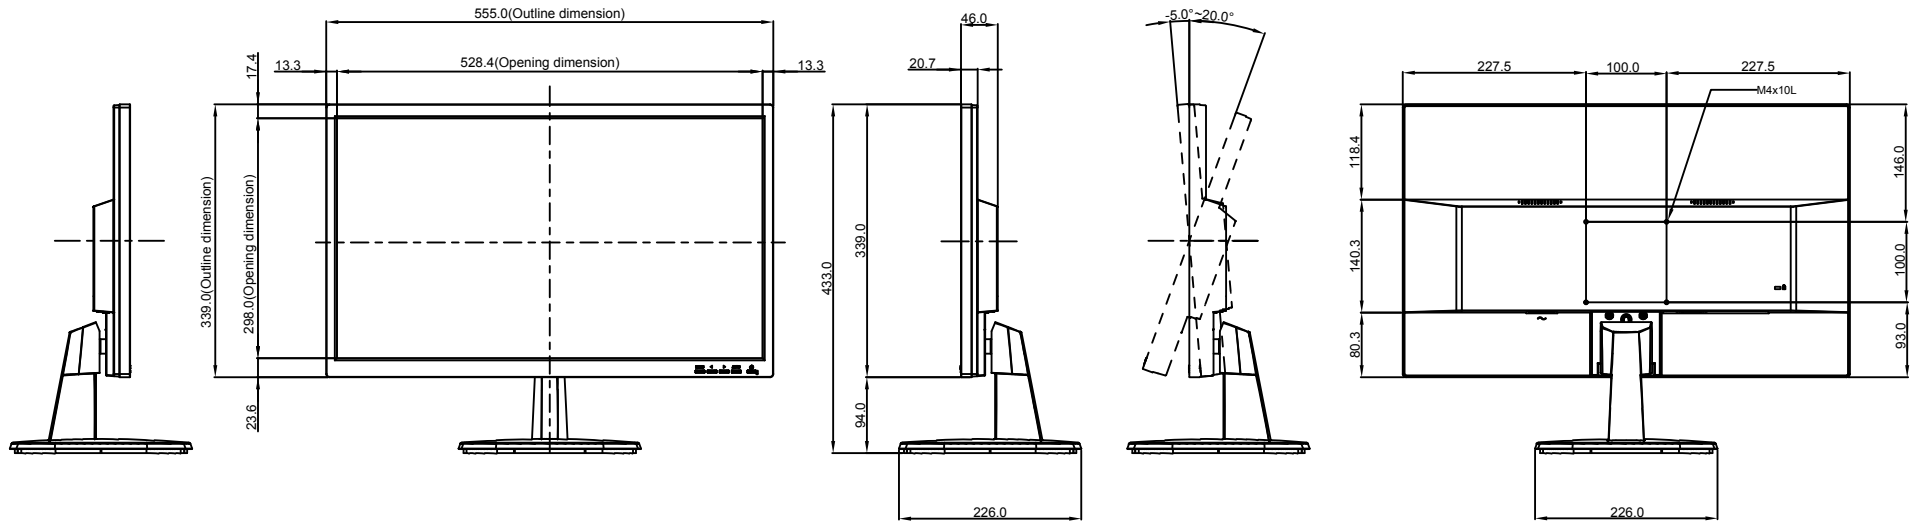

LA-24  
 Net weight : 3.5 kg(with stand)  
 3.1 kg(w/o stand)

SPECIFICATIONS SUBJECT TO CHANGE WITHOUT NOTICE.

 www.agneovo.com	Model Name:	
	LA-24	
<small>THIS DRAWING ON THIS PRINT AND INFORMATION BELONG WITH AG Neovo. ANY REPRODUCTION IN PART OR WHOLE WITHOUT WRITTEN PERMISSION OF AG Neovo IS PROHIBITED.</small>	 P/C:LA2400	SCALE   1:1   UNITS   mm   V.1.01