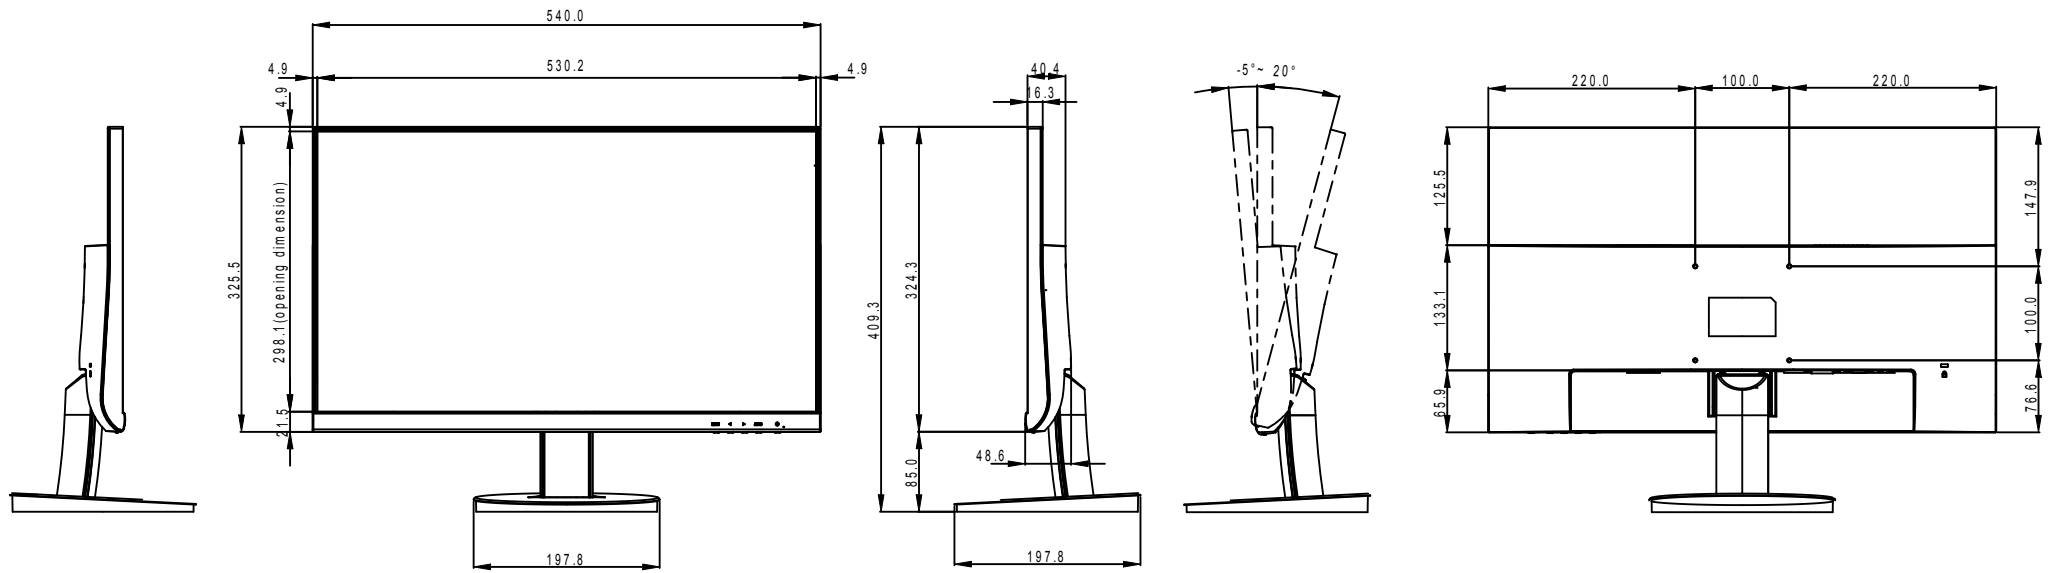

LW -24G  
 Net weight : 3.3 kg(with stand)  
 3.0 kg(w/o stand)

SPECIFICATIONS SUBJECT TO CHANGE WITHOUT NOTICE.

 www.agneovo.com	Model Name:	
	LW -24G	
<small>THIS DRAWING ON THIS PRINT AND INFORMATION BELONG WITH AG Neovo. ANY REPRODUCTION IN PART OR WHOLE WITHOUT WRITTEN PERMISSION OF AG Neovo IS PROHIBITED.</small>	 SCALE 1:1	UNITS mm
<small>P/C: LW 4G 00/LW 4GA 0</small>		<small>V.1.03</small>