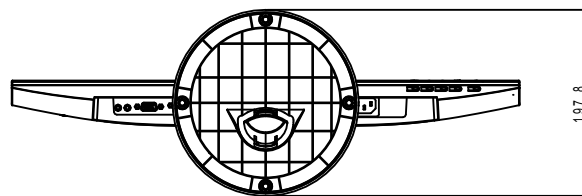

LW -24G  
 Net weight : 3.3 kg(with stand)  
 3.0 kg(w/o stand)

SPECIFICATIONS SUBJECT TO CHANGE WITHOUT NOTICE.

 www.agneovo.com	Model Name:	
	LW -24G	
<small>THIS DRAWING ON THIS PRINT AND INFORMATION BELONG WITH AG Neovo. ANY REPRODUCTION IN PART OR WHOLE WITHOUT WRITTEN PERMISSION OF AG Neovo IS PROHIBITED.</small>	 SCALE 1:1	UNITS mm
<small>P/C: LW 4G 00/LW 4GA 0</small>		<small>V.1.03</small>