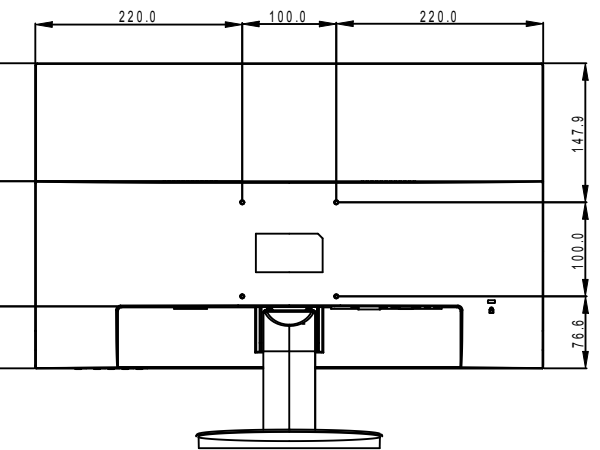

LW -24G  
 Net weight : 3.3 kg(with stand)  
 3.0 kg(w/o stand)

SPECIFICATIONS SUBJECT TO CHANGE WITHOUT NOTICE.

 www.agneovo.com	Model Name:	
	LW -24G	
<small>THIS DRAWING ON THIS PRINT AND INFORMATION BELONG WITH AG Neovo. ANY REPRODUCTION IN PART OR WHOLE WITHOUT WRITTEN PERMISSION OF AG Neovo IS PROHIBITED.</small>	 SCALE 1:1	UNITS mm
<small>P/C: LW 4G 00/LW 4GA 0</small>		<small>V.1.03</small>