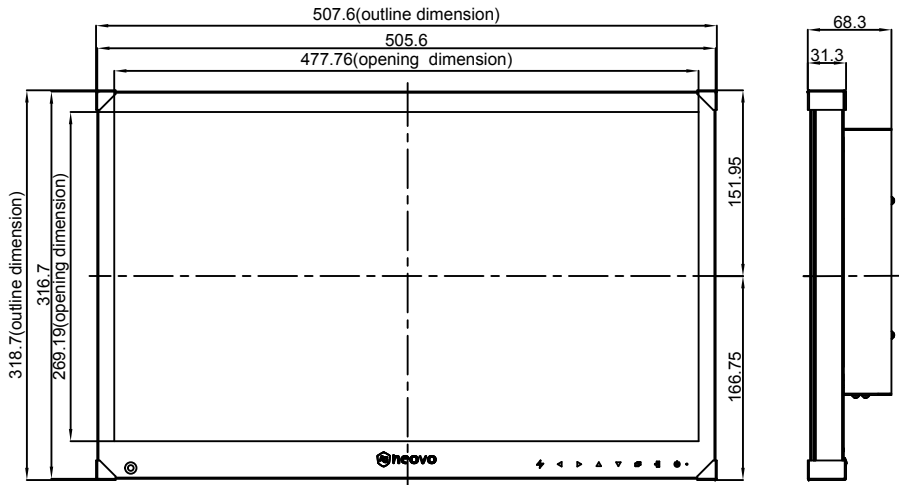

# TBX-2201

Net weight : 6.8kg

SPECIFICATIONS SUBJECT TO CHANGE WITHOUT NOTICE.

 <a href="http://www.agneovo.com">www.agneovo.com</a>	Model Name:	TBX-2201
	<small>THIS DRAWING ON THIS PRINT AND INFORMATION BELONG WITH AG Neovo. ANY REPRODUCTION IN PART OR WHOLE WITHOUT WRITTEN PERMISSION OF AG Neovo IS PROHIBITED.</small>	<small>ISO 15724 FIRST ANGLE PROJECTION</small>