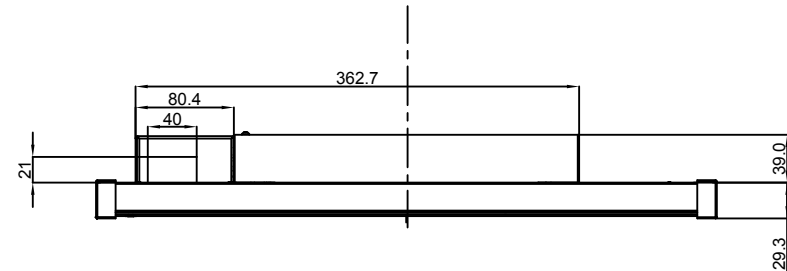

# TBX-2201

Net weight : 6.8kg

SPECIFICATIONS SUBJECT TO CHANGE WITHOUT NOTICE.

 <a href="http://www.agneovo.com">www.agneovo.com</a>	Model Name:	TBX-2201
	<small>THIS DRAWING ON THIS PRINT AND INFORMATION BELONG WITH AG Neovo. ANY REPRODUCTION IN PART OR WHOLE WITHOUT WRITTEN PERMISSION OF AG Neovo IS PROHIBITED.</small>	<small>ISO 15724 FIRST ANGLE PROJECTION</small>