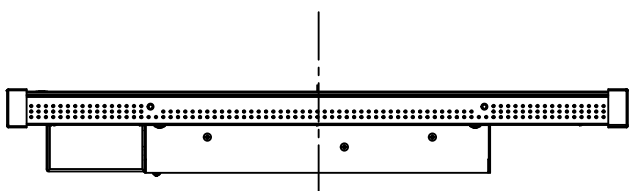

# TBX-2201

Net weight : 6.8kg

SPECIFICATIONS SUBJECT TO CHANGE WITHOUT NOTICE.

 <a href="http://www.agneovo.com">www.agneovo.com</a>	Model Name:	TBX-2201
	<small>THIS DRAWING ON THIS PRINT AND INFORMATION BELONG WITH AG Neovo. ANY REPRODUCTION IN PART OR WHOLE WITHOUT WRITTEN PERMISSION OF AG Neovo IS PROHIBITED.</small>	<small>ISO 15724 FIRST ANGLE PROJECTION</small>