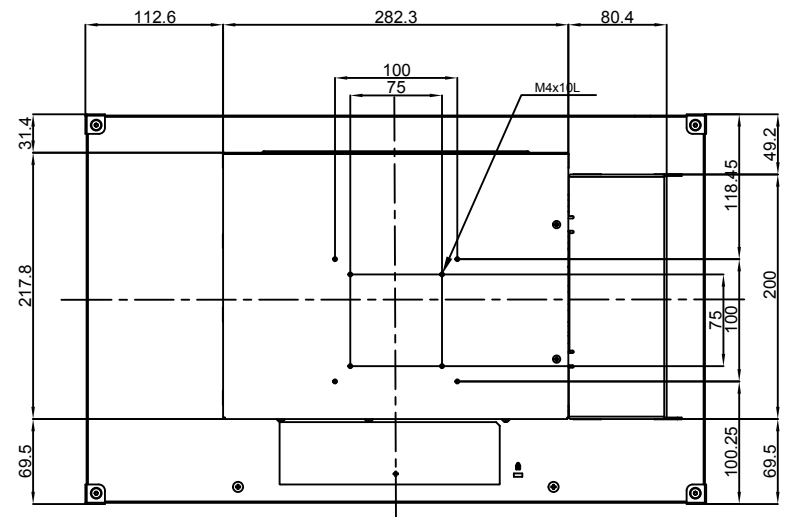

# TBX-2201

Net weight : 6.8kg

SPECIFICATIONS SUBJECT TO CHANGE WITHOUT NOTICE.

 <a href="http://www.agneovo.com">www.agneovo.com</a>	Model Name:	TBX-2201
	<small>THIS DRAWING ON THIS PRINT AND INFORMATION BELONG WITH AG Neovo. ANY REPRODUCTION IN PART OR WHOLE WITHOUT WRITTEN PERMISSION OF AG Neovo IS PROHIBITED.</small>	<small>ISO 15724 FIRST ANGLE PROJECTION</small>